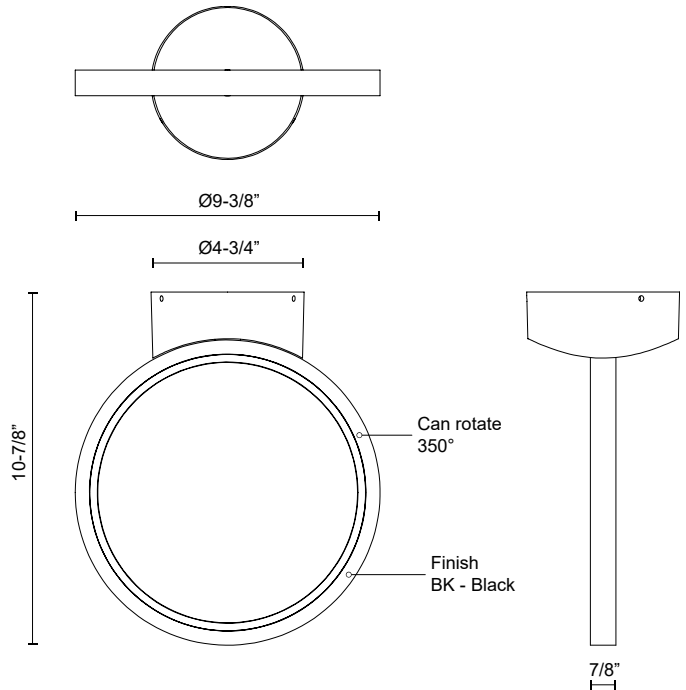

**PARC
EC64810**

CEILING

PROJECT

DESCRIPTION

Circular frames of illumination hang or float on the ground in outdoor spaces like never before with this unique collection. Hang a few Parc Pendants or line a walkway with Parc fixtures outdoor for an instant statement look.

SPECIFICATION DETAILS

Fixture Dimensions	L9-3/8" x W4-3/4" x H10-7/8"
Light Source	LED with DC Driver
Wattage	7W
Total Lumens	600lm
Delivered Lumens	419lm
Voltage	120V
Color Temperature	3000K
CRI (Ra)	90CRI
Optional Color Temps	2700K - 5000K Available, Minimum Order Quantities Apply
LED Rated Life	50,000 hours
Dimming	100% - 10%, TRIAC or ELV Dimmer (Not Included)
Diffuser Details	Frosted PC Diffuser
Location	Wet
CEC Title 24 JA8	Yes, JA8-2022
Paint Finish	BK02
Finish Option(s)	Black

* For custom options, consult factory for details.

* For warranty information, please visit www.kuzcolighting.com/warranty

KUZCO

CANADA: 19054 28TH AVENUE - SURREY, BC V3Z 6M3
USA: 3035 E. LONE MOUNTAIN ROAD - LAS VEGAS, NV 89081

WWW.KUZCOLIGHTING.COM

© 2021 KUZCO LIGHTING. ALL RIGHTS RESERVED.

COMMENT